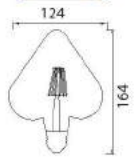

FLAMENT LED

Kutu içi adet	1
Koli içi adet	40
Koli ağırlığı (N/B) Kg.	3,52 / 6,92
Koli m³	0,069

$ 4,08

6W E27

RUSTIC TUBE-6

001-033-0006