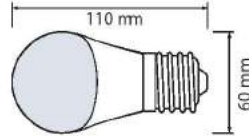

Kutu içi adet	1
Koli içi adet	100
Koli ağırlığı (N/B) Kg.	3,52 / 6,72
Koli m³	0,056

E27 Renkli
LED Ampul