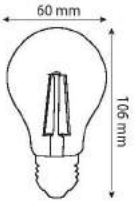

LED AMPULLER

$ 2,05

2W E14

FILAMENT CANDLE-2
001-013-0002

$ 2,60

4W E14

FILAMENT CANDLE-4
001-013-0004

$ 3,16

6W E14

FILAMENT CANDLE-6
001-013-0006

Kutu içi adet	1	1	5
Koli içi adet	100	100	100
Koli ağırlığı (N/B) Kg.	1,48 / 3,28	1,08 / 2,88	10,76 / 11,76
Koli m³	0,020	0,020	0,026

E14
3000K / 6400K

$ 2,05

2W E14

FILAMENT FLAME-2
001-014-0002

$ 2,60

4W E14

FILAMENT FLAME-4
001-014-0004

$ 3,16

6W E14

FILAMENT FLAME-6
001-014-0006

Kutu içi adet	1	1	1
Koli içi adet	100	100	100
Koli ağırlığı (N/B) Kg.	1,36 / 3,26	1,34 / 2,74	1,80 / 2,90
Koli m³	0,022	0,022	0,022

E14
3000K / 6400K

LED AMPULLER

$ 3,12

4W

FILAMENT GLOBE-4
001-015-0004

$ 3,85

6W

FILAMENT GLOBE-6
001-015-0006

$ 4,64

8W

FILAMENT GLOBE-8
001-015-0008

$ 5,22

10W

FILAMENT GLOBE-10
001-015-0010

Kutu içi adet	1	1	1	10
Koli içi adet	100	100	100	100
Koli ağırlığı (N/B) Kg.	2,70 / 6,02	2,98 / 5,58	2,28 / 5,60	4,12 / 7,12
Koli m³	0,057	0,057	0,057	0,066

E27
3000K / 6400K