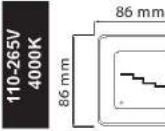

Kutu içi adet	1
Koli içi adet	100
Koli ağırlığı (N/B) Kg.	11,57 / 14,80
Koli m³	0,071