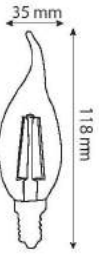

$ 2,05

2W E14

FILAMENT CANDLE-2
001-013-0002

$ 2,60

4W E14

FILAMENT CANDLE-4
001-013-0004

$ 3,16

6W E14

FILAMENT CANDLE-6
001-013-0006

Kutu içi adet	1	1	5
Koli içi adet	100	100	100
Koli ağırlığı (N/B) Kg.	1,48 / 3,28	1,08 / 2,88	10,76 / 11,76
Koli m³	0,020	0,020	0,026

E14
3000K / 6400K