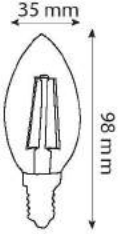

LED AMPULLER

$ 2,05

2W E14

FILAMENT CANDLE-2
001-013-0002

$ 2,60

4W E14

FILAMENT CANDLE-4
001-013-0004

$ 3,16

6W E14

FILAMENT CANDLE-6
001-013-0006

Kutu içi adet	1	1	5
Koli içi adet	100	100	100
Koli ağırlığı (N/B) Kg.	1,48 / 3,28	1,08 / 2,88	10,76 / 11,76
Koli m³	0,020	0,020	0,026

E14
3000K / 6400K

$ 2,05

2W E14

FILAMENT FLAME-2
001-014-0002

$ 2,60

4W E14

FILAMENT FLAME-4
001-014-0004

$ 3,16

6W E14

FILAMENT FLAME-6
001-014-0006

Kutu içi adet	1	1	1
Koli içi adet	100	100	100
Koli ağırlığı (N/B) Kg.	1,36 / 3,26	1,34 / 2,74	1,80 / 2,90
Koli m³	0,022	0,022	0,022

E14
3000K / 6400K

LED AMPULLER

$ 3,12

4W

FILAMENT GLOBE-4
001-015-0004

$ 3,85

6W

FILAMENT GLOBE-6
001-015-0006

$ 4,64

8W

FILAMENT GLOBE-8
001-015-0008

$ 5,22

10W

FILAMENT GLOBE-10
001-015-0010

Kutu içi adet	1	1	1	10
Koli içi adet	100	100	100	100
Koli ağırlığı (N/B) Kg.	2,70 / 6,02	2,98 / 5,58	2,28 / 5,60	4,12 / 7,12
Koli m³	0,057	0,057	0,057	0,066

E27
3000K / 6400K