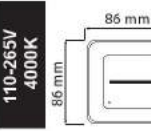

Kutu içi adet	1
Koli içi adet	100
Koli ağırlığı (N/B) Kg.	11,08 / 14,88
Koli m³	0,071